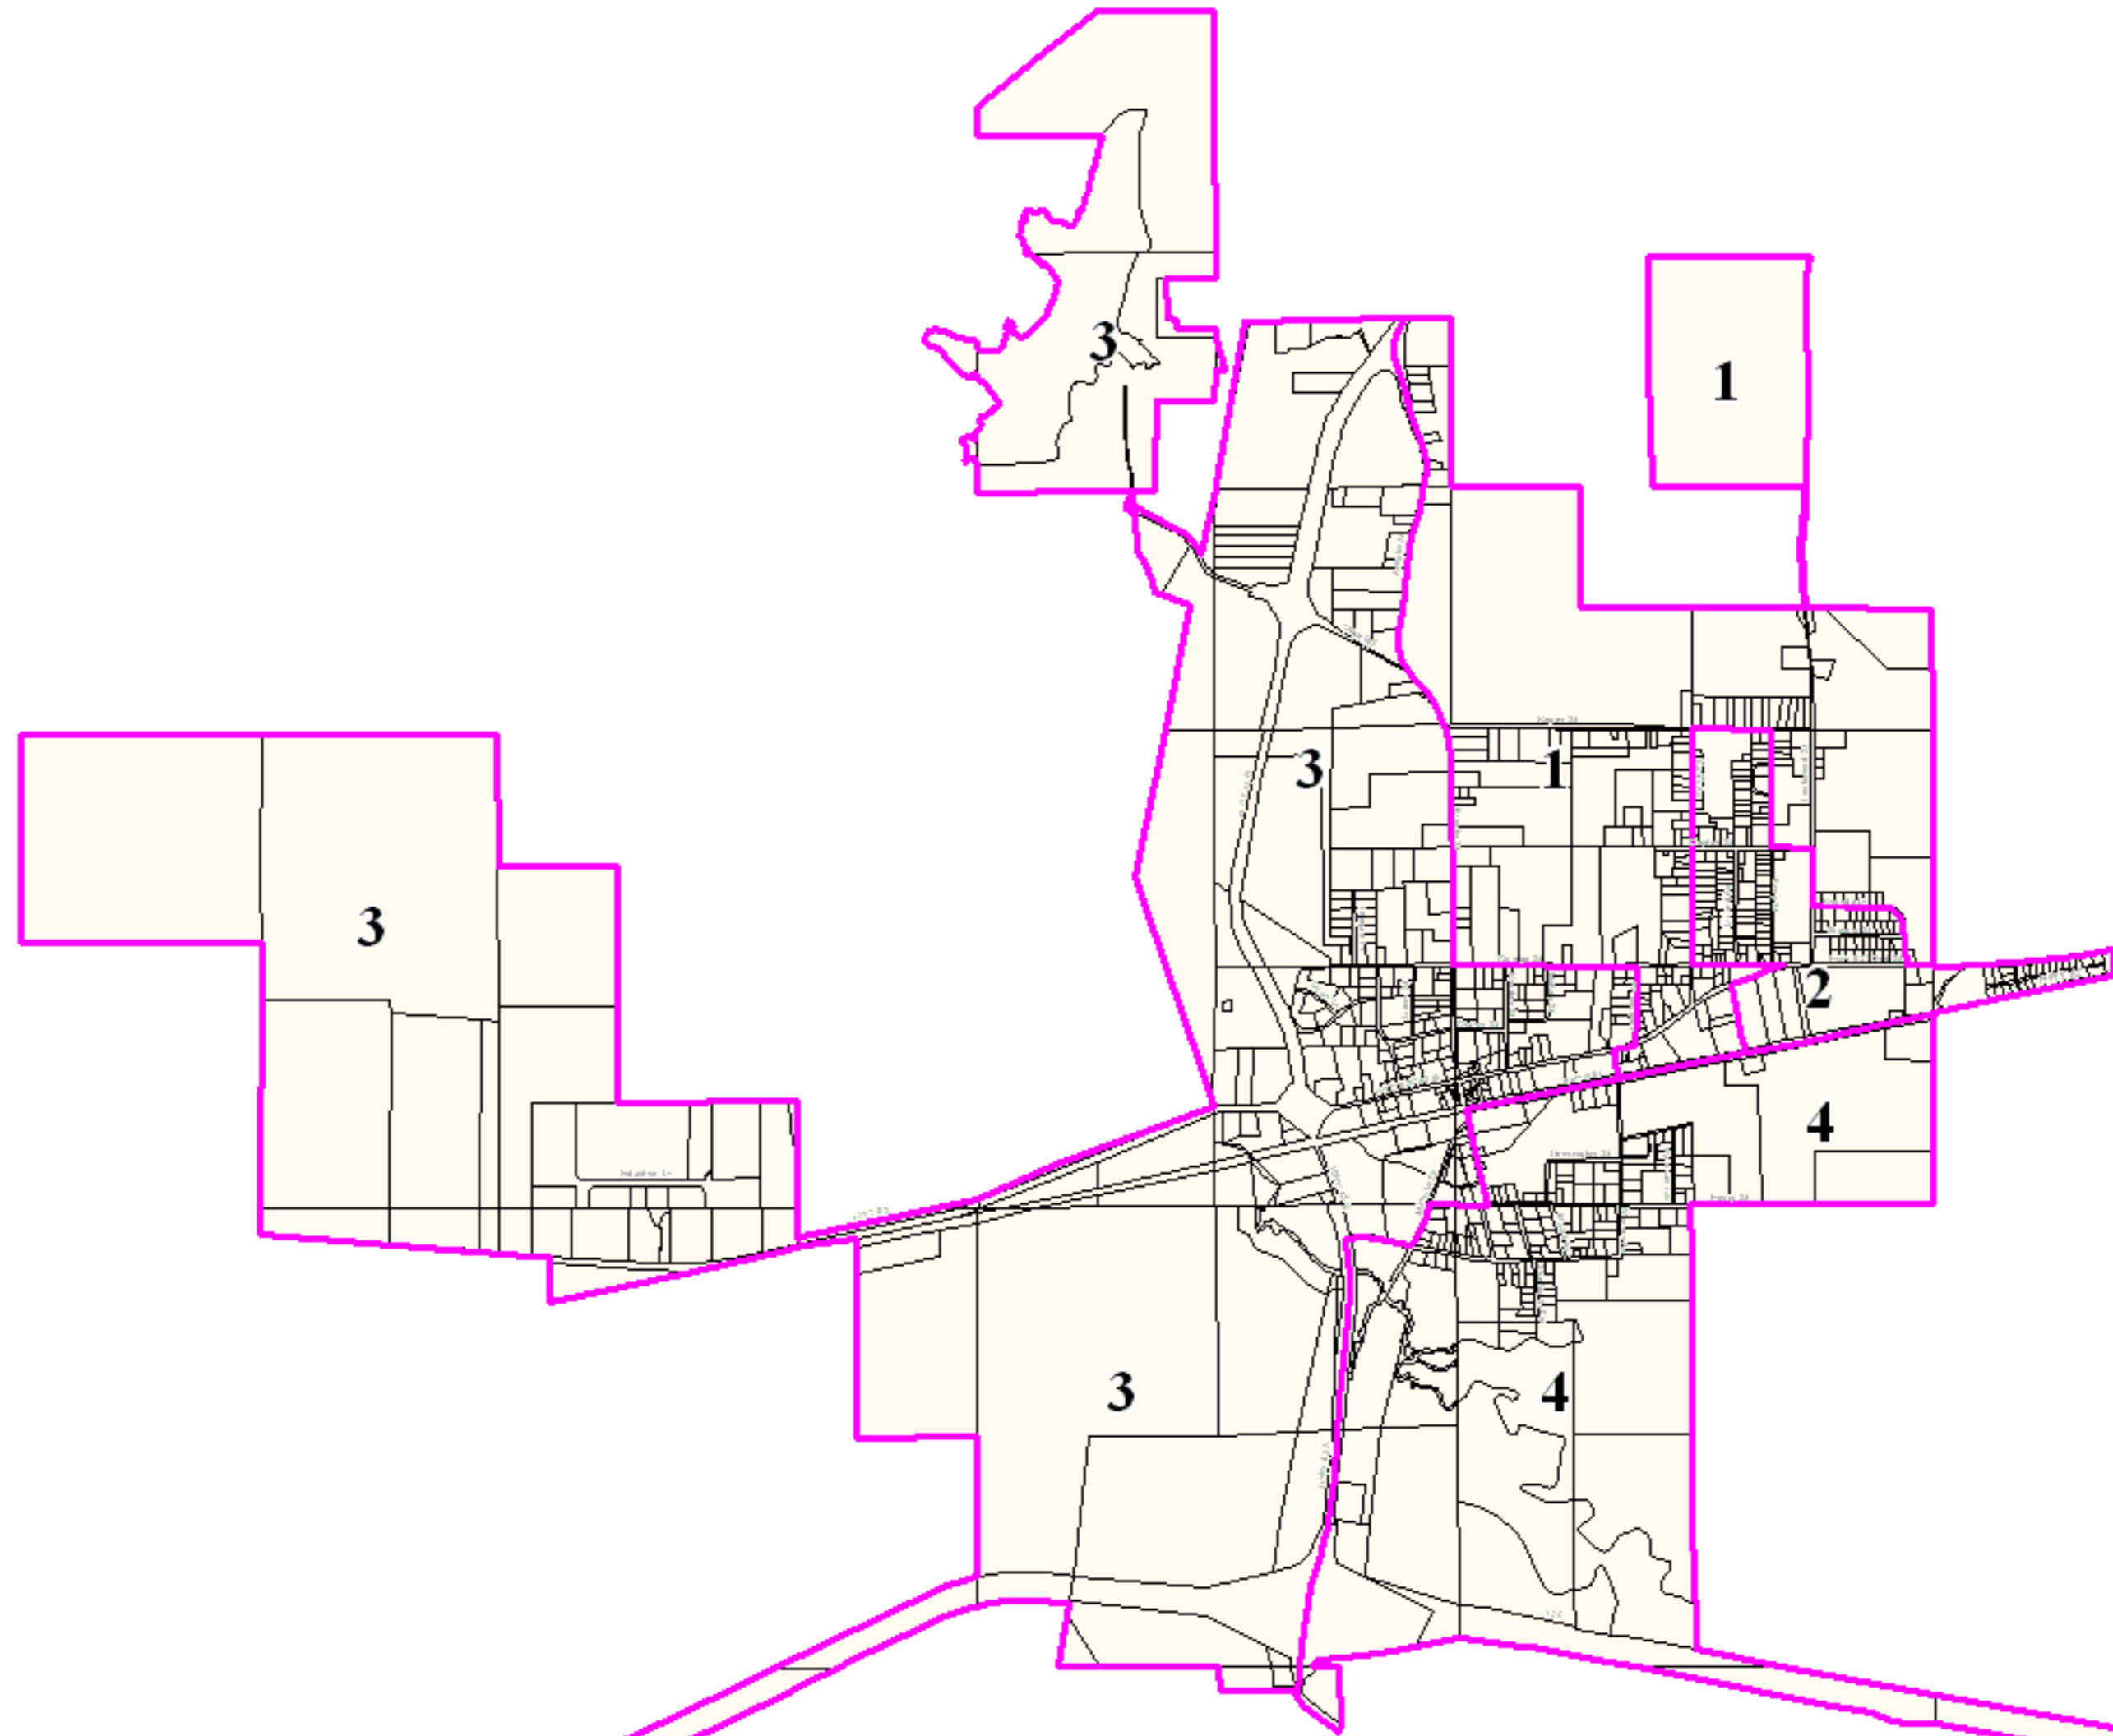

TOWN OF PELAHATCHIE

2007 WARDS

Prepared By
CMPDD
Central Mississippi
Planning & Development District

LEGEND

 PROPOSED WARDS